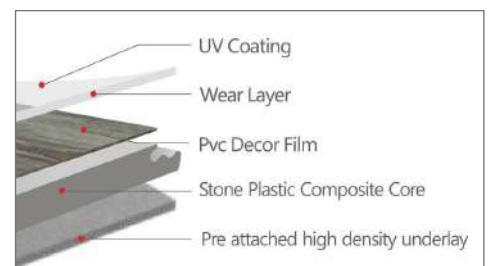

4.0mm Rigid Core with a protected 0.55mm vinyl wear-layer & a high density (100kg/m3) pre-attached 1.0mm IXPE underlay