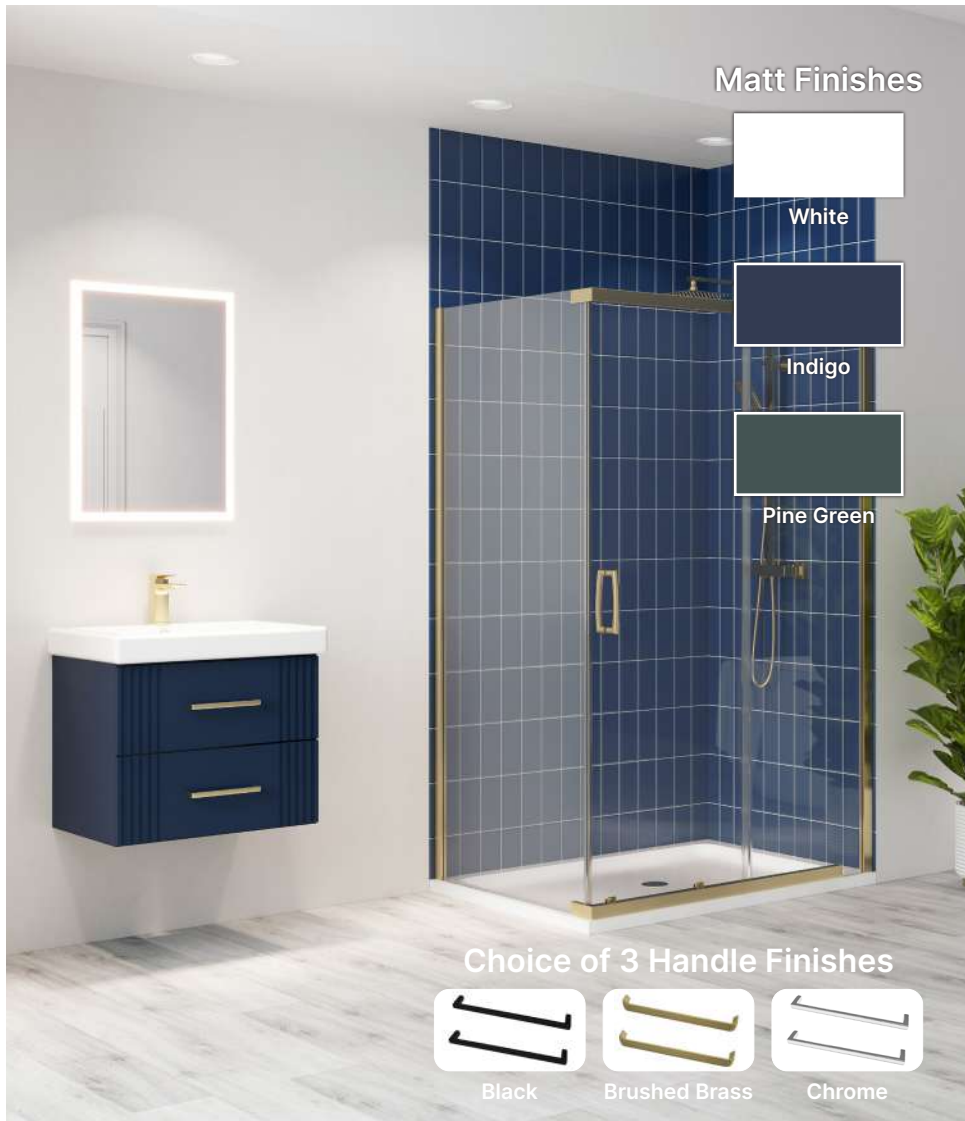

Linear

5 Year Warranty

LINEAR • Indigo

Matt Finishes

White

Indigo

Pine Green

Choice of 3 Handle Finishes

Black

Brushed Brass

Chrome

600mm Wall Hung Unit

Including Ceramic Basin

600(w) x 560(h) x 458(d)mm

	White	FB10945
	Indigo	FB10943
	Pine Green	FB10944

£804.00

500mm Wall Hung Unit

Including Ceramic Basin

500(w) x 560(h) x 388(d)mm

	White	FB10939
	Indigo	FB10937
	Pine Green	FB10938

£706.00

600mm Vanity Unit

Including Ceramic Basin

600(w) x 860(h) x 458(d)mm

	White	FB10933
	Indigo	FB10931
	Pine Green	FB10932

£665.00

500mm Vanity Unit

Including Ceramic Basin

500(w) x 860(h) x 388(d)mm

	White	FB10927
	Indigo	FB10925
	Pine Green	FB10926

£604.00

550mm WC Unit

Including Worktop

550(w) x 800(h) x 200(d)mm

	White	FB10904
	Indigo	FB10901
	Pine Green	FB10902

£340.00