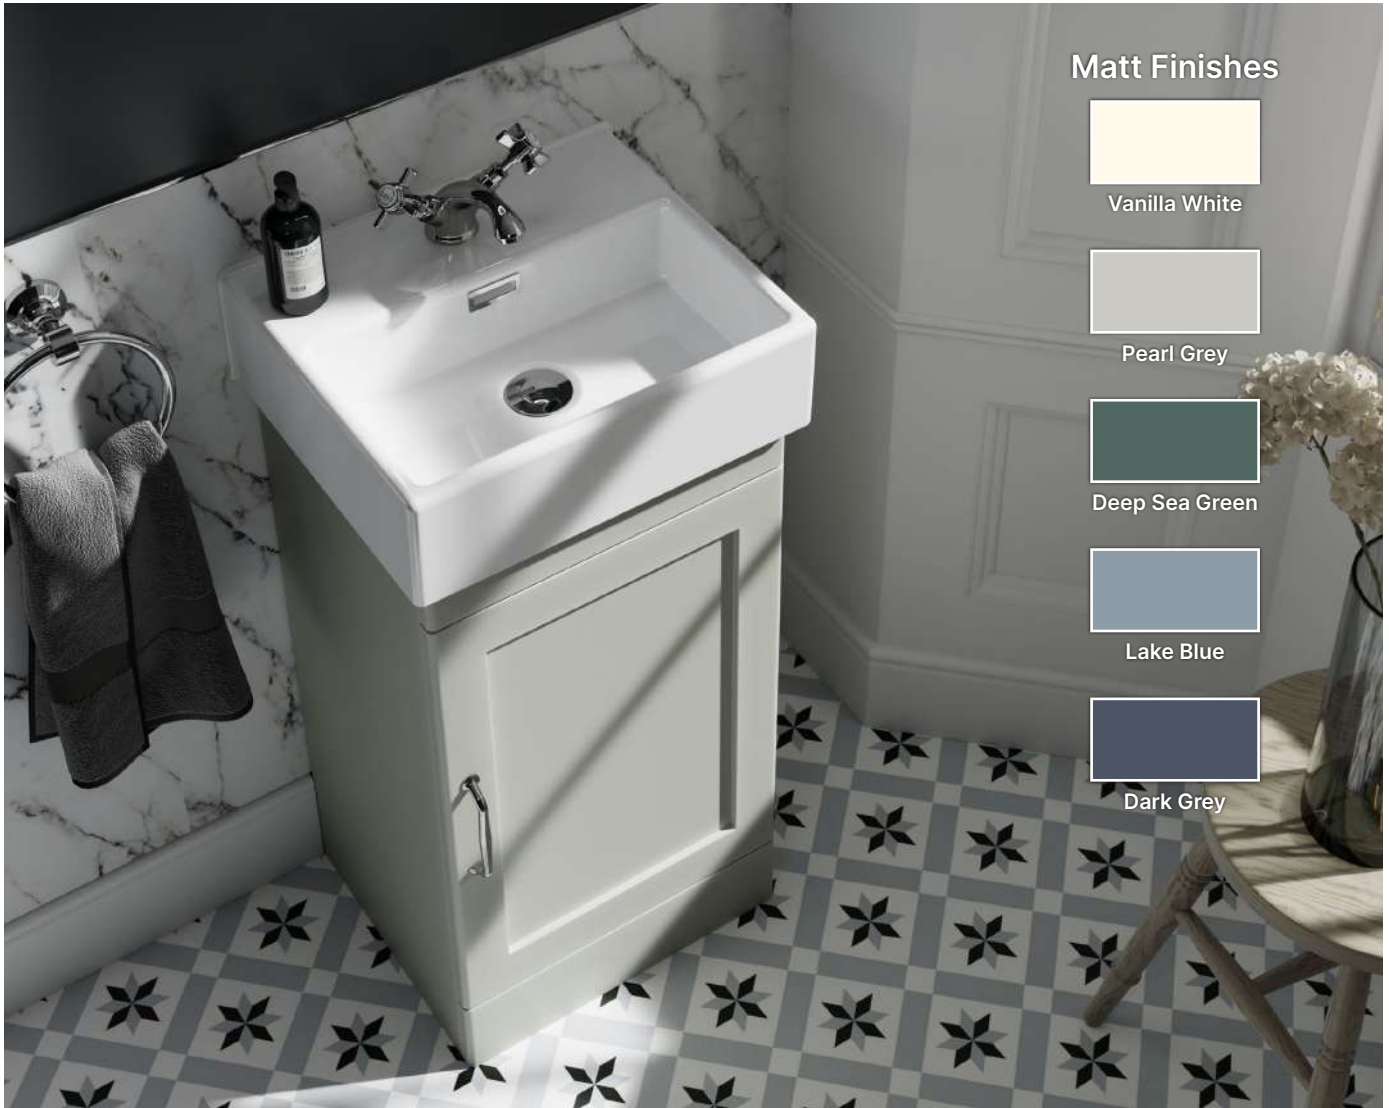

£303.00

510mm WC Unit

Including Worktop

510(w) x 860(h) x 250(d)mm

	White	FB09949
	Light Grey	FB09912
	Green	FB09933
	Dark Blue	FB09881

£305.00

Vintage

5 Year Warranty