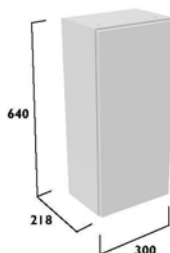

300 Wall Cupboard
With Door Pack & Carcass

Suitable for standard & slim depth units

- Soft close hinges
- Reversible door
- Two glass shelves
- Concealed hangers

Finish	Carcass	Code
Calm		
Gloss White	White	FB05315
Gloss Light Grey	Graphite	FB05297
Kona	Graphite	FB05279
Legacy		
Linen White	Oak	FB05333
Metro Grey	Oak	FB05351
Matt Dark Grey	Oak	FB05370

£296.10