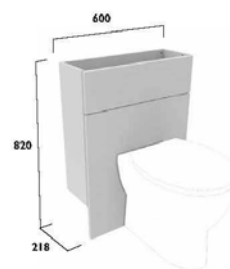

600 Back To Wall Unit

With Fascia/Door Pack & Carcass

- Fascia to be cut on site to suit WC
- Main panel goes to floor
- Front access top fascia
- Can be used with wall hung WC's & wall hung frame

Finish   Carcass   Code

Calm

Gloss White	White	FB05300
Gloss Light Grey	Graphite	FB05282
Kona	Graphite	FB05264

Legacy

Linen White	Oak	FB05318
Metro Grey	Oak	FB05336
Matt Dark Grey	Oak	FB05355

£412.30