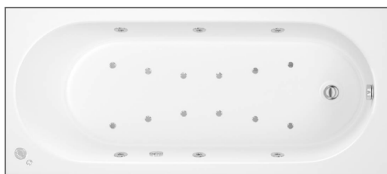

System H

18 jet whirlpool system fully installed - featuring 3 at each side & 12 air spa jets at the bottom with a pneumatic on/off switch.

Heated blower, whirlpool pump & pipework included.

Pop up waste and overflow supplied & fitted as standard.