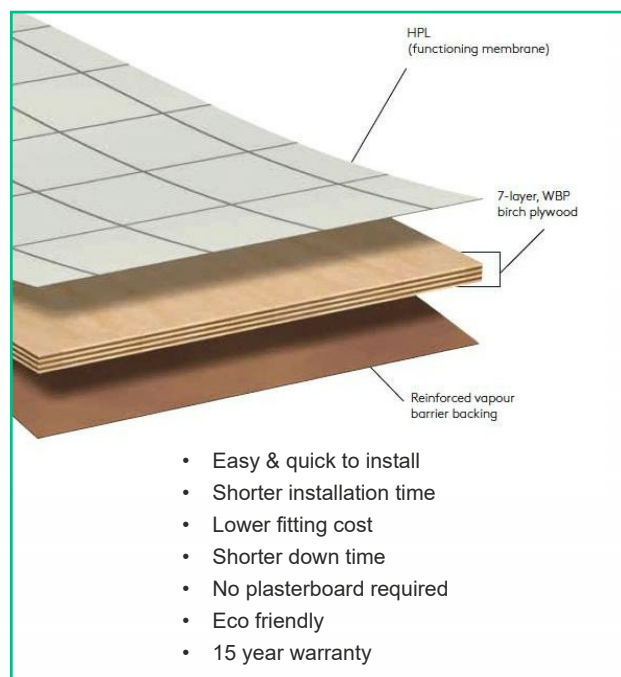

Fibo Wall Panels With Aqualock System

Fibo makes installation easier and more cost efficient for customers. The wall system can be installed up to 5 times faster than tiles. Forget backer boards, membrane, glue and grouting, this product can be fitted directly onto wooden or steel studs, or even directly onto existing walls.

Fibo Tile Size Guide

- Easy & quick to install
- Shorter installation time
- Lower fitting cost
- Shorter down time
- No plasterboard required
- Eco friendly
- 15 year warranty