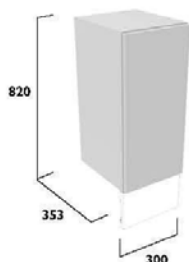

Legacy

Linen White	Oak	FB05326
Metro Grey	Oak	FB05344
Matt Dark Grey	Oak	FB05363

£412.30

Standard Depth Units

300 Floor Cupboard
With Door Pack & Carcass

- Soft close hinges
- One adjustable shelf
- Reversible door
- A plinth is required for this unit