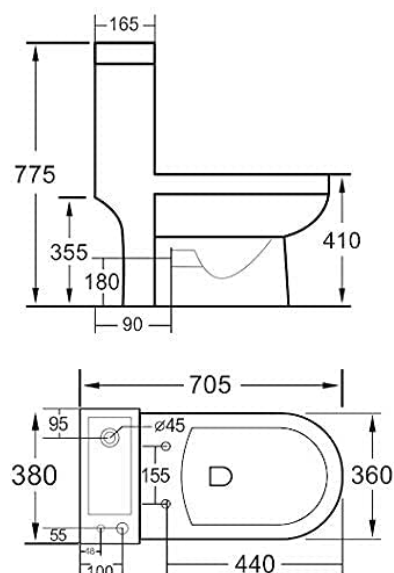

Features

- 5 Year Guarantee (All Manufacturing Defects)
- 0.6 Bar Minimum Recommended Pressure
- Contemporary Design
- Tap Height 135mm (Approx)
- Dual Flush Push Button
- Water Saving Cistern
  4.75 / 3 litre flush
- Internal Cistern Fittings
- Soft Close, Quick Release Seat
- Time Saving & space saving