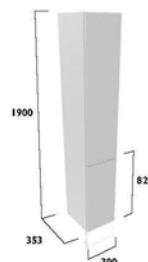

300 Full Height Cupboard
With Door Pack & Carcass

- Soft close hinges
- Two adjustable glass shelves
- One wooden adjustable shelf
- A plinth is required for this unit

Finish	Carcass	Code
Calm		
Gloss White	White	FB05312
Gloss Light Grey	Graphite	FB05294
Kona	Graphite	FB05276
Legacy		
Linen White	Oak	FB05330
Metro Grey	Oak	FB05348
Matt Dark Grey	Oak	FB05367

£610.50