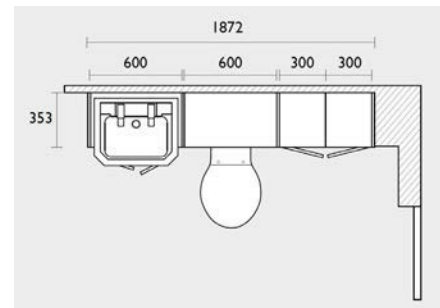

Standard Depth Furniture

- 600 basin unit (oak carcass)
- Vitoria semi-countertop basin
- Varsity basin taps
- 600 back to wall WC unit
- Vitoria back to wall WC & seat
- Vortex cistern
- Traditional dual flush plate
- 300 tall floor cupboard x2 (oak carcass)
- Cecily burnished copper handles x6
- 600 mirror
- Filler/clad-on end panel x2
- Tall filler/clad-on end panel x2
- 1280 solid surface worktop (stone grey)
- 2000 plinth (worktop & plinth cut to size)