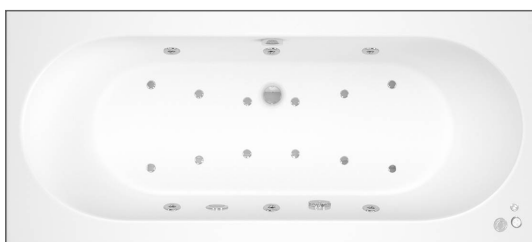

Cascade System J

Double Ended

Height: 550mm - Depth: 385mm

Size	Code	Price
1800 x 800mm	FB07089	£2975.00