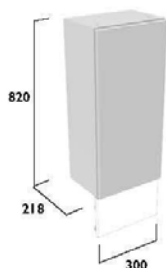

Legacy

Linen White	Oak	FB05318
Metro Grey	Oak	FB05336
Matt Dark Grey	Oak	FB05355

£412.30

Slim Depth Units

300 Floor Cupboard
With Door Pack & Carcass

- Soft close hinges
- One adjustable shelf
- Reversible door
- A plinth is required for this unit