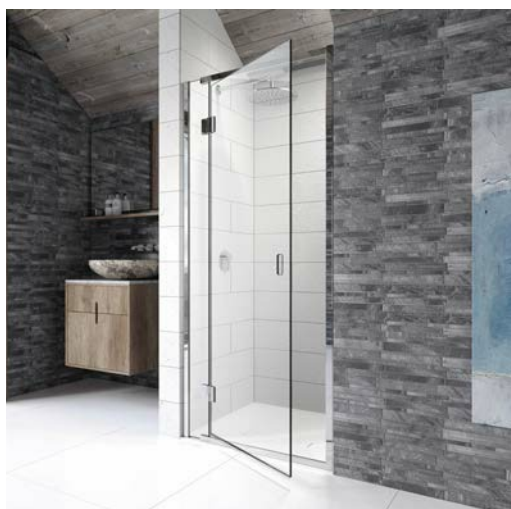

1400mm Hinged Door for Recess

Hinged Recess Doors Height 2000mm - 8mm Glass

Size (mm)	Adjustment (mm)	Access (mm)	LH	RH	Inc VAT
760	725 - 765	505	FB01998	FB01999	£815.00
800	765 - 805	545	FB02000	FB02001	£830.00
900	865 - 905	645	FB02002	FB02003	£870.00
1000	965 - 1005	645	FB01986	FB01987	£910.00
1100	1065 - 1105	545	FB01988	FB01989	£935.00
1200	1165 - 1205	645	FB01990	FB01991	£975.00
1300	1265 - 1305	545	FB01992	FB01993	£990.00
1400	1365 - 1405	645	FB01994	FB01995	£1030.00
1500	1465 - 1505	645	FB01996	FB01997	£1065.00

Hinged Corner Door Side Panels Height 2000mm - 8mm Glass

Size (mm)	Adjustment (mm)	Code	Inc. VAT
700	670 - 690	FB01976	£320.00
760	730 - 750	FB01977	£335.00
800	770 - 790	FB01978	£350.00
900	870 - 890	FB01979	£370.00
1000	970 - 990	FB01975	£410.00

Extras

Angled Stabilising Bracket can be retro fitted

Size (mm)	Description (mm)	Code	Inc VAT
220	Angled Stabilising Bracket 1100 - 1400	FB02076	£99.00
320	Angled Stabilising Bracket 1500+	FB02077	£125.00
-	Retro Fit Handle	FB02075	£70.00
10	Extension Post	FB02090	£53.00