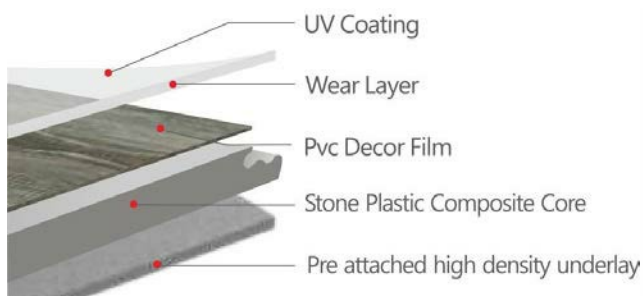

Grey Oak Wood Plank

4.0mm Rigid Core with a protected 0.55mm vinyl wear-layer & a high density (100kg/m3) pre-attached 1.0mm IXPE underlay