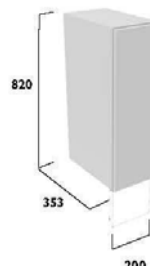

200 Floor Cupboard

With Door Pack & Carcass

- Soft close hinges
- One adjustable shelf
- Reversible door
- A plinth is required for this unit

*These products have plain fronted door packs

Finish   Carcass   Code

Calm

Gloss White	White	FB05309
Gloss Light Grey	Graphite	FB05291
Kona	Graphite	FB05273

Legacy

Linen White	Oak	FB05327
Metro Grey	Oak	FB05345
Matt Dark Grey	Oak	FB05364

£280.40