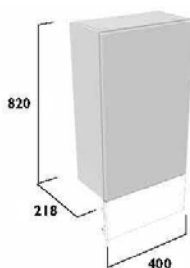

400 Floor Cupboard
With Door Pack & Carcass

- Soft close hinges
- One adjustable shelf
- Reversible door
- A plinth is required for this unit

Finish	Carcass	Code
Calm		
Gloss White	White	FB05303
Gloss Light Grey	Graphite	FB05285
Kona	Graphite	FB05267
Legacy		
Linen White	Oak	FB05321
Metro Grey	Oak	FB05339
Matt Dark Grey	Oak	FB05358

£335.80