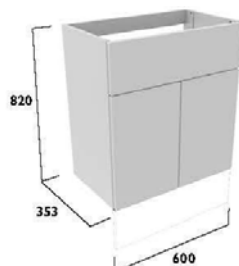

600 Basin Unit

With Fascia/Door Pack & Carcass

- Fascia can be cut on to suit sanitaryware
- One adjustable shelf
- Soft close hinges
- Removable back panel
- A plinth is required for this unit

Finish   Carcass   Code

Calm

Gloss White	White	FB05314
Gloss Light Grey	Graphite	FB05296
Kona	Graphite	FB05278

Legacy

Linen White	Oak	FB05332
Metro Grey	Oak	FB05350
Matt Dark Grey	Oak	FB05369

£412.30