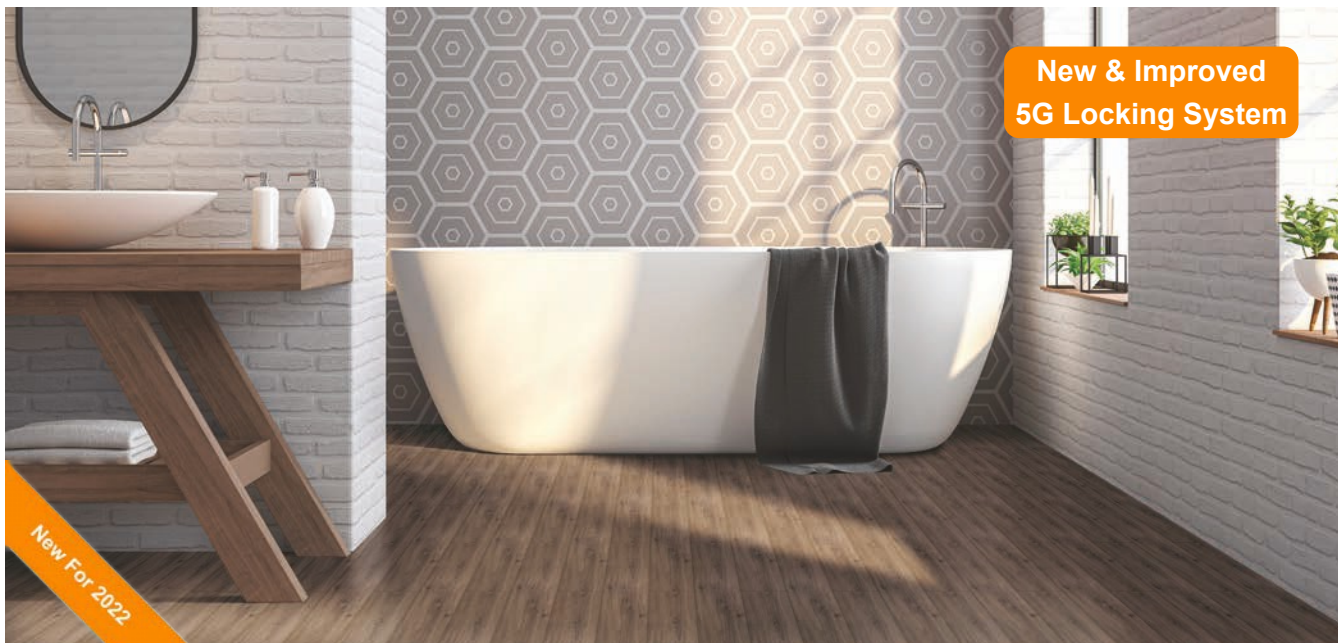

Hydro Step

SPC Vinyl Click Flooring

Wood Plank Range

10 Planks Per Box - 180mm x 1220mm x 5.5mm - 2.196m²

Midnight Oak Wood Plank

Per Box (10 Planks)

£140.00