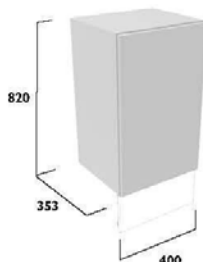

400 Floor Cupboard
With Door Pack & Carcass

- Soft close hinges
- One adjustable shelf
- Reversible door
- A plinth is required for this unit

Finish	Carcass	Code
Calm		
Gloss White	White	FB05311
Gloss Light Grey	Graphite	FB05293
Kona	Graphite	FB05275
Legacy		
Linen White	Oak	FB05329
Metro Grey	Oak	FB05347
Matt Dark Grey	Oak	FB05366

£335.80