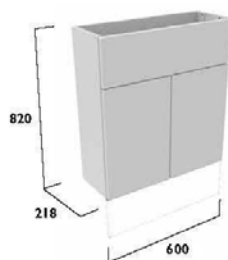

600 Basin Unit

With Fascia/Door Pack & Carcass

- Fascia can be cut on to suit sanitaryware
- One adjustable shelf
- Soft close hinges
- Removable back panel
- A plinth is required for this unit

Finish   Carcass   Code

Calm

Gloss White	White	FB05306
Gloss Light Grey	Graphite	FB05288
Kona	Graphite	FB05270

Legacy

Linen White	Oak	FB05324
Metro Grey	Oak	FB05342
Matt Dark Grey	Oak	FB05361

£412.30