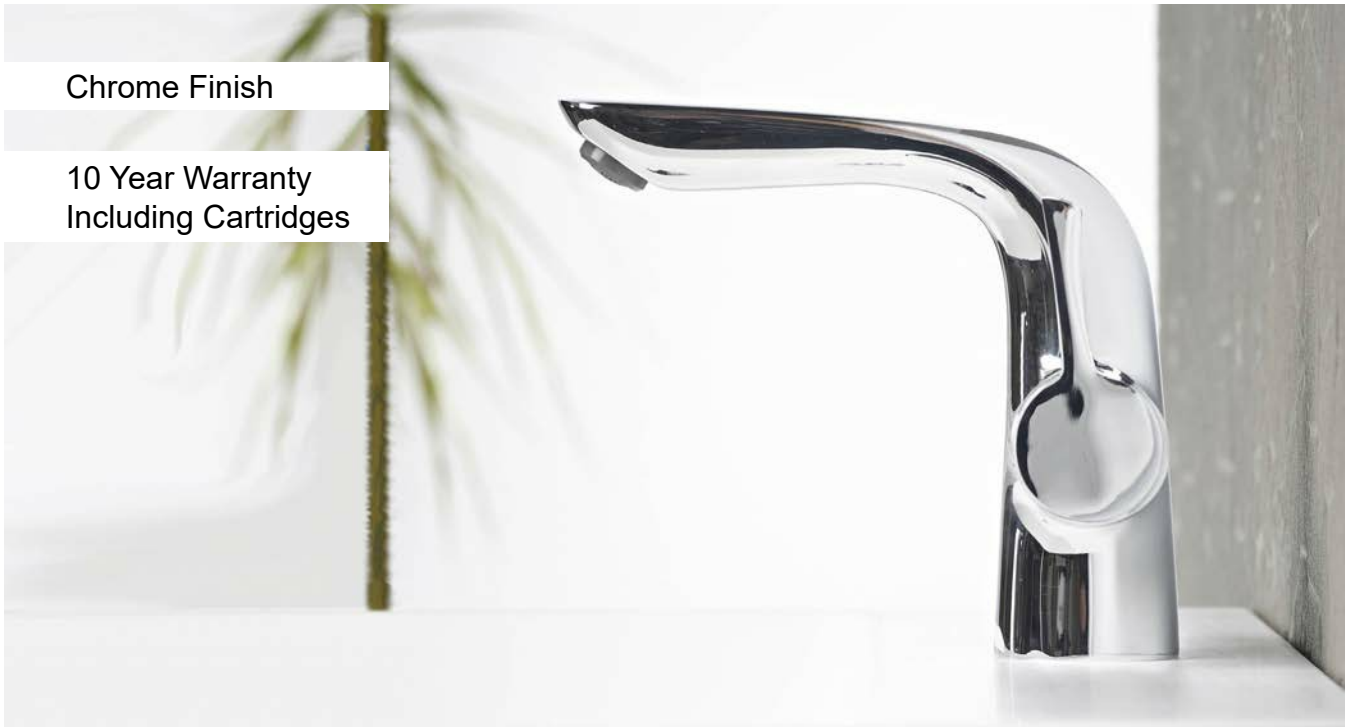

FB05410

Min Pressure 0.2 bar

£269.00

Revive

Chrome Finish

10 Year Warranty
Including Cartridges

10 Years Warranty Including Cartridges

Including Sprung Waste