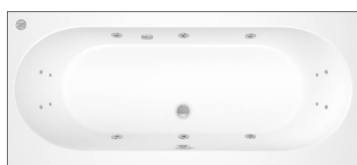

Size	Code	Price
1700 x 800mm	FB07049	£1785.00
1800 x 800mm	FB07053	£1805.00

Cascade System F

Double Ended

Height: 550mm - Depth: 385mm

Size	Code	Price
1800 x 800mm	FB07084	£1820.00

Elite System F

Double Ended