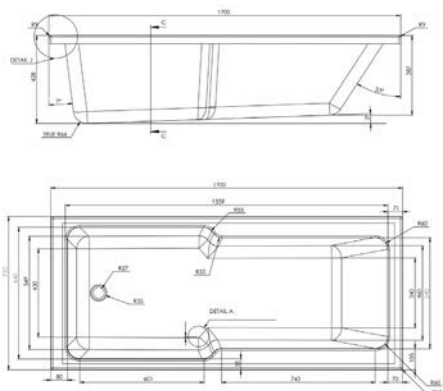

Evolve Shower Bath (Straight Single Ended)

Evolve
Shower Bath

1700mm Shower Bath

1700 x 750 x 550mm - With 1 Panel Glass Screen & Front Panel

Size	Standard	Inc. VAT
Evolve 1700mm Shower Bath	FB06770	£322.00
Curved 1 Panel Glass Screen (6mm Thick)	FB06843	£156.00
Supastyle 1700mm Front Panel (3mm Thick)	FB06667	£94.00
Supastyle 750mm End Panel (3mm Thick)	FB06670	£50.00