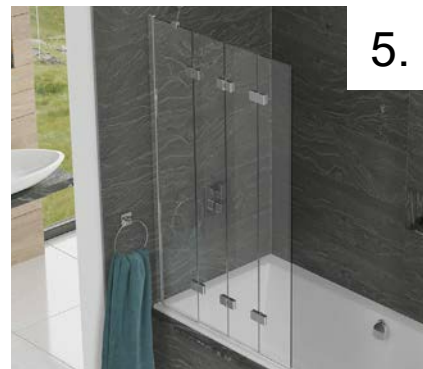

All Left Hand Shown

Standard Single Panel Bath Screen

Duo: 2 Panel In-Fold Bath Screen

2 Panel Out-Swing Bath Screen

Triple: 3 Panel In-Fold Bath Screen

Compact: 4 Panel In-Fold Bath Screen

Description	Size (mm)	Code	Inc VAT
1 6mm Standard Single Bath Screen Silver	1500 x 850	FB01715	£260.00
6mm Standard Single Bath Screen Silver With Towel Rail	1500 x 850	FB01713	£290.00
8mm Standard Single Bath Screen Silver	1500 x 850	FB01716	£320.00
8mm Standard Single Bath Screen Silver With Towel Rail	1500 x 850	FB01714	£355.00
2 6mm Duo 2 Panel In-Fold Bath Screen Left Hand	1500 x 875	FB01707	£430.00
6mm Duo 2 Panel In-Fold Bath Screen Right Hand	1500 x 875	FB01709	£430.00
8mm Duo 2 Panel In-Fold Bath Screen Left Hand	1500 x 875	FB01708	£535.00
8mm Duo 2 Panel In-Fold Bath Screen Right Hand	1500 x 875	FB01710	£535.00
3 6mm 2 Panel Screen Out-Swing Left Hand	1500 x 950	FB01697	£430.00
6mm 2 Panel Screen Out-Swing Right Hand	1500 x 950	FB01699	£430.00
6mm 2 Panel Screen Out-Swing Left Hand With Towel Rail	1500 x 950	FB01701	£460.00
6mm 2 Panel Screen Out-Swing Right Hand With Towel Rail	1500 x 950	FB01703	£460.00
8mm 2 Panel Screen Out-Swing Left Hand	1500 x 950	FB01698	£535.00
8mm 2 Panel Screen Out-Swing Right Hand	1500 x 950	FB01700	£535.00
8mm 2 Panel Screen Out-Swing Left Hand With Towel Rail	1500 x 950	FB01702	£575.00
8mm 2 Panel Screen Out-Swing Right Hand With Towel Rail	1500 x 950	FB01704	£575.00
4 6mm Triple Bath Screen Left Hand	1500 x 1200	FB01717	£505.00
6mm Triple Bath Screen Right Hand	1500 x 1200	FB01718	£505.00
5 6mm Compact Bath Screen Left Hand	1500 x 950	FB01705	£575.00
6mm Compact Bath Screen Right Hand	1500 x 950	FB01706	£575.00