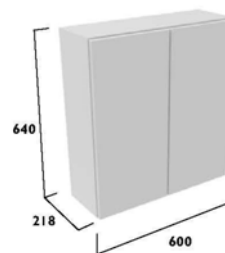

600 Wall Cupboard
With Door Pack & Carcass

Suitable for standard & slim depth units

- Soft close hinges
- Reversible door
- Two glass shelves
- Concealed hangers

Finish	Carcass	Code
Calm		
Gloss White	White	FB05316
Gloss Light Grey	Graphite	FB05298
Kona	Graphite	FB05280
Legacy		
Linen White	Oak	FB05334
Metro Grey	Oak	FB05352
Matt Dark Grey	Oak	FB05371

£435.20