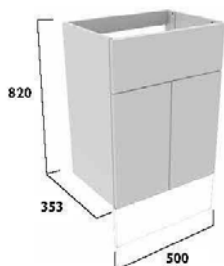

Standard Depth Units

500 Basin Unit

With Fascia/Door Pack & Carcass

- Fascia can be cut on to suit sanitaryware
- One adjustable shelf
- Soft close hinges
- Removable back panel
- A plinth is required for this unit

Finish   Carcass   Code

Calm

Gloss White	White	FB05313
Gloss Light Grey	Graphite	FB05295
Kona	Graphite	FB05277

Legacy

Linen White	Oak	FB05331
Metro Grey	Oak	FB05349
Matt Dark Grey	Oak	FB05368

£385.10