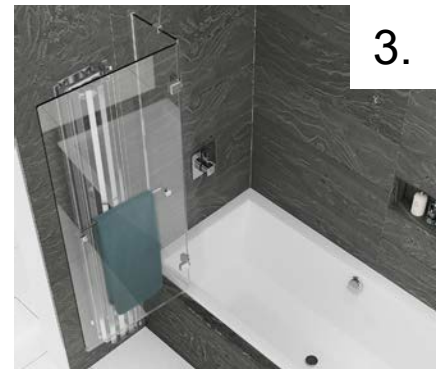

All Left Hand Shown

Standard Single Panel Bath Screen

Duo: 2 Panel In-Fold Bath Screen

2 Panel Out-Swing Bath Screen

Triple: 3 Panel In-Fold Bath Screen

Compact: 4 Panel In-Fold Bath Screen

Description	Size (mm)	Code	Inc VAT
1 6mm Standard Single Bath Screen Silver	1500 x 850	FB01715	£260.00
6mm Standard Single Bath Screen Silver With Towel Rail	1500 x 850	FB01713	£290.00
8mm Standard Single Bath Screen Silver	1500 x 850	FB01716	£320.00
8mm Standard Single Bath Screen Silver With Towel Rail	1500 x 850	FB01714	£355.00
2 6mm Duo 2 Panel In-Fold Bath Screen Left Hand	1500 x 875	FB01707	£430.00
6mm Duo 2 Panel In-Fold Bath Screen Right Hand	1500 x 875	FB01709	£430.00
8mm Duo 2 Panel In-Fold Bath Screen Left Hand	1500 x 875	FB01708	£535.00
8mm Duo 2 Panel In-Fold Bath Screen Right Hand	1500 x 875	FB01710	£535.00
3 6mm 2 Panel Screen Out-Swing Left Hand	1500 x 950	FB01697	£430.00
6mm 2 Panel Screen Out-Swing Right Hand	1500 x 950	FB01699	£430.00
6mm 2 Panel Screen Out-Swing Left Hand With Towel Rail	1500 x 950	FB01701	£460.00
6mm 2 Panel Screen Out-Swing Right Hand With Towel Rail	1500 x 950	FB01703	£460.00
8mm 2 Panel Screen Out-Swing Left Hand	1500 x 950	FB01698	£535.00
8mm 2 Panel Screen Out-Swing Right Hand	1500 x 950	FB01700	£535.00
8mm 2 Panel Screen Out-Swing Left Hand With Towel Rail	1500 x 950	FB01702	£575.00
8mm 2 Panel Screen Out-Swing Right Hand With Towel Rail	1500 x 950	FB01704	£575.00
4 6mm Triple Bath Screen Left Hand	1500 x 1200	FB01717	£505.00
6mm Triple Bath Screen Right Hand	1500 x 1200	FB01718	£505.00
5 6mm Compact Bath Screen Left Hand	1500 x 950	FB01705	£575.00
6mm Compact Bath Screen Right Hand	1500 x 950	FB01706	£575.00