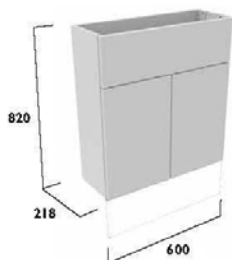

Slim Depth Units

500 Basin Unit

With Fascia/Door Pack & Carcass

- Fascia can be cut on to suit sanitaryware
- One adjustable shelf
- Soft close hinges
- Removable back panel
- A plinth is required for this unit

Finish   Carcass   Code

Calm

Gloss White	White	FB05305
Gloss Light Grey	Graphite	FB05287
Kona	Graphite	FB05269

Legacy

Linen White	Oak	FB05323
Metro Grey	Oak	FB05341
Matt Dark Grey	Oak	FB05360

£385.10