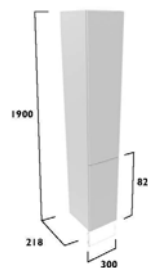

£335.80

300 Full Height Cupboard
With Door Pack & Carcass

- Soft close hinges
- Two adjustable glass shelves
- One wooden adjustable shelf
- A plinth is required for this unit

Finish	Carcass	Code
Calm		
Gloss White	White	FB05304
Gloss Light Grey	Graphite	FB05286
Kona	Graphite	FB05268
Legacy		
Linen White	Oak	FB05322
Metro Grey	Oak	FB05340
Matt Dark Grey	Oak	FB05359