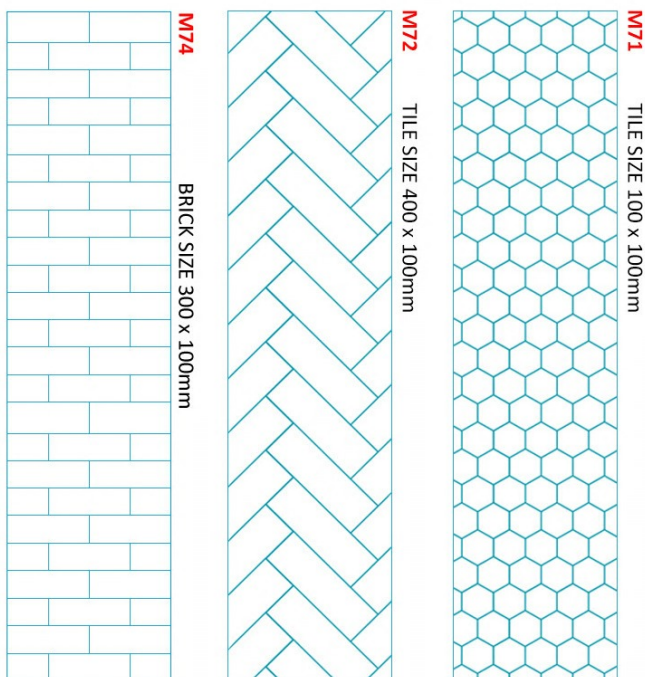

Fibo Wall Panels With Aqualock System

Fibo makes installation easier and more cost efficient for customers. The wall system can be installed up to 5 times faster than tiles. Forget backer boards, membrane, glue and grouting, this product can be fitted directly onto wooden or steel studs, or even directly onto existing walls.

Fibo Tile Size Guide

- Easy & quick to install
- Shorter installation time
- Lower fitting cost
- Shorter down time
- No plasterboard required
- Eco friendly
- 15 year warranty