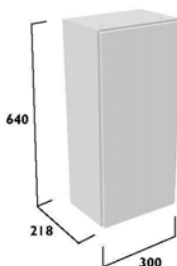

300 Wall Cupboard
With Door Pack & Carcass

Suitable for standard & slim depth units

- Soft close hinges
- Reversible door
- Two glass shelves
- Concealed hangers

Finish	Carcass	Code
Calm		
Gloss White	White	FB05315
Gloss Light Grey	Graphite	FB05297
Kona	Graphite	FB05279
Legacy		
Linen White	Oak	FB05333
Metro Grey	Oak	FB05351
Matt Dark Grey	Oak	FB05370

£296.10