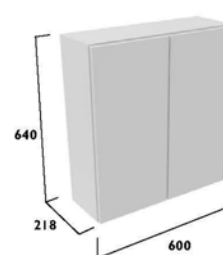

600 Wall Cupboard
With Door Pack & Carcass

Suitable for standard & slim depth units

- Soft close hinges
- Reversible door
- Two glass shelves
- Concealed hangers

Finish	Carcass	Code
Calm		
Gloss White	White	FB05316
Gloss Light Grey	Graphite	FB05298
Kona	Graphite	FB05280
Legacy		
Linen White	Oak	FB05334
Metro Grey	Oak	FB05352
Matt Dark Grey	Oak	FB05371

£435.20