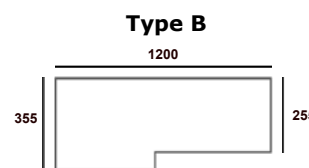

- 600mm Vanity Unit
  600(w) x 355(d) x 864(h)mm
- 300mm Base Unit x 2
  300(w) x 255(d) x 864(h)mm
- 1200mm L-Shaped
  Polymarble Basin

Panel Type	LH	RH	Inc VAT
Gloss White	FB04375	FB04376	£1225.00
Grey Mist	FB04477	FB04478	£1486.00
Driftwood	FB04429	FB04430	£1358.00
Grey Avola	FB04501	FB04502	£1358.00
Gloss Grey	FB04400	FB04401	£1486.00
Hacienda Black	FB04453	FB04454	£1358.00