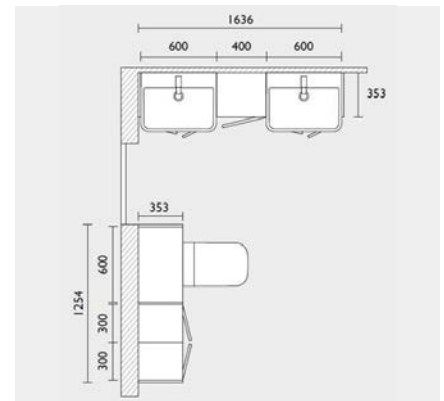

Standard Depth Furniture

- 300 tall floor cupboard x2 (white carcass)
- 600 back to wall WC unit
- Structure wall hung WC & slim seat
- Vortex cistern
- 0.82 wall hung WC frame
- Square flush plate - white
- 600 basin unit x2 (white carcass)
- 400 floor cupboard (white carcass)
- Structure semi-countertop basin x2
- Lucia black handles x9
- Siren basin mixer x2
- Core mirror x2
- Filler/clad-on end panel x3
- Tall filler/clad-on end panels x2
- 1880 & 680 solid surface worktop (grey quartz)
- 1500 plinth