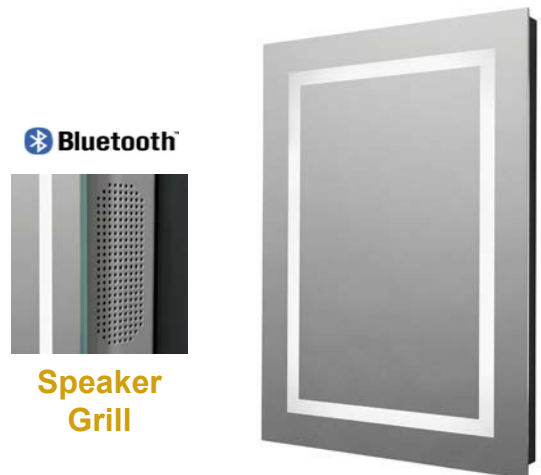

Clarion

FB06515

Product Description

Reform 500mm L.E.D. Illuminated Mirror. Features Include: Heated Demister Pad, Infrared Sensor and IP44. Can Be Hung Portrait or Landscape - 500(w) x 700(h) x 30(d)mm

Appear 900mm L.E.D. Illuminated Mirror. Features Include: Heated Demister Pad, Infrared Sensor and IP44. Can Be Hung Portrait or Landscape - 900(w) x 600(h) x 30(d)mm

Drift 1200mm L.E.D. Illuminated Mirror. Features Include: Heated Demister Pad, Infrared Sensor and IP44. Can Be Hung Portrait or Landscape - 1200(w) x 500(h) x 30(d)mm

Clarion L.E.D. Illuminated Mirror. Features Include: Bluetooth Connectivity, Integrated Stereo Speakers, Ambient Lighting, Heated Demister Pad, Infrared Sensor and IP44. 500(w) x 700(h) x 51(d)mm

Codes

Inc. VAT

FB06525 **£462.00**

FB06526 **£525.00**

FB06527 **£630.00**

FB06515 **£393.00**