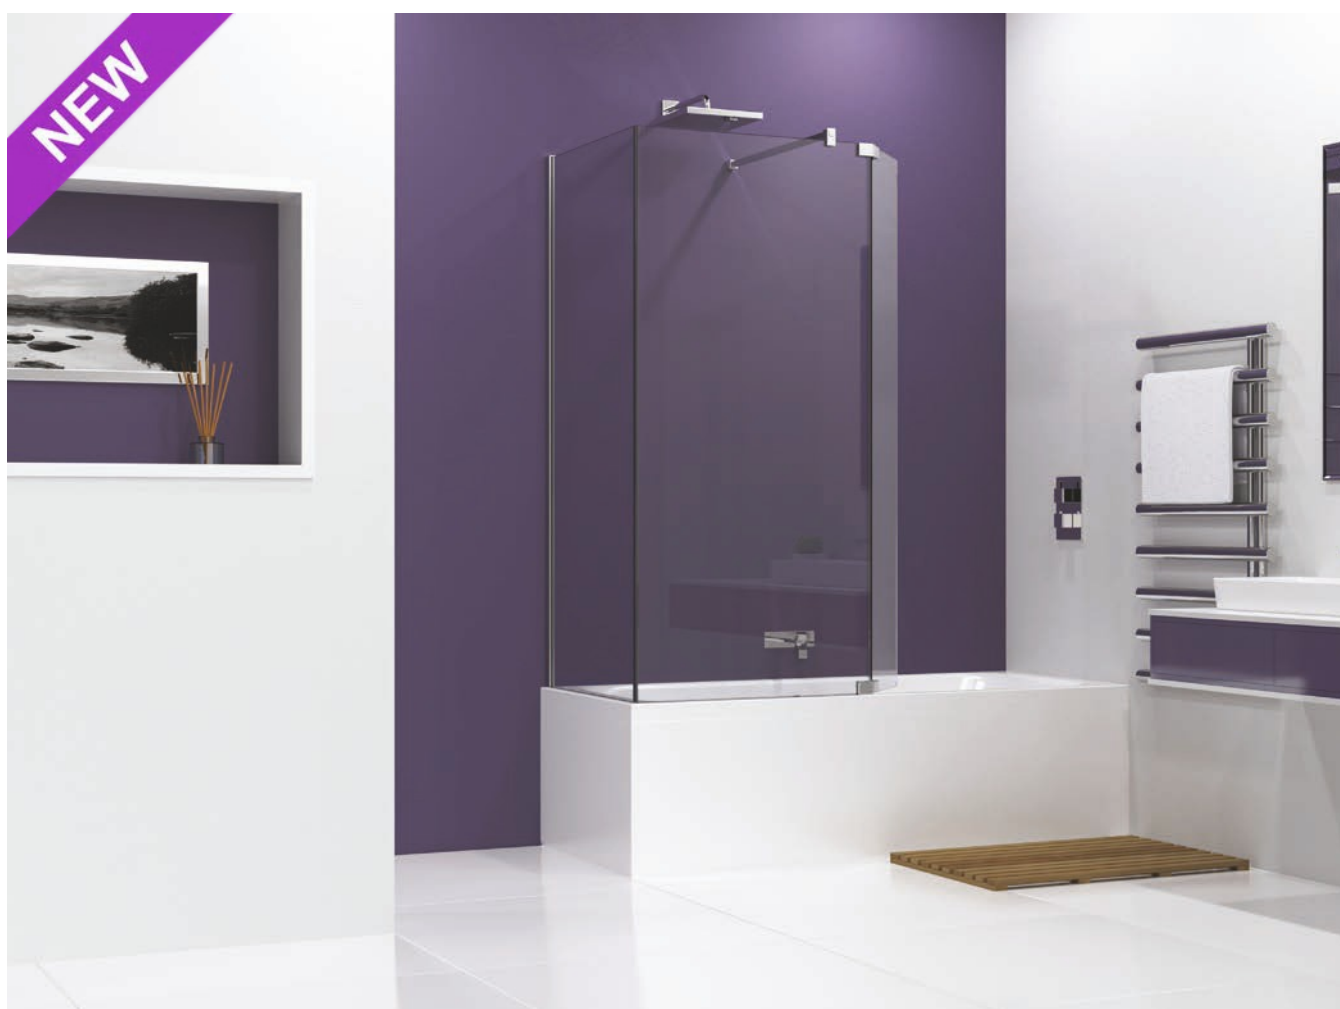

Ultimate 10

Based on the Kudos ultimate walk-in shower enclosure system, ultimate fixed shower panels offer a simple yet elegant solution to over-bath showering. Available in 4 sizes, the 10mm toughened safety glass panels with Lifeshield™ coating are 1600mm high and with a choice of fixings in either Silver/Chrome, Matt Black, Brushed Gold, Polished Gold, Bright Nickel and Brushed Nickel finishes, you can create combinations to suit virtually all situations.

A retro-fit Foldaway deflector panel allows for smaller fixed panels to be fitted to give maximum access to the bath and controls whilst ensuring that when showering the spray is contained within the bathing area.

- 10mm toughened safety glass
- Lifeshield™ Glass Protection
- Lifetime Guarantee
- British Made

Glass Panels

Glass to glass corner with standard fixing kit and optional deflector panel

Description	10mm Toughened Glass	
	Code	Inc VAT
700mm x 1600mm (10mm Glass Panel)	FB08075	£250.00
750mm x 1600mm (10mm Glass Panel)	FB08079	£260.00
800mm x 1600mm (10mm Glass Panel)	FB08077	£265.00
900mm x 1600mm (10mm Glass Panel)	FB08078	£275.00