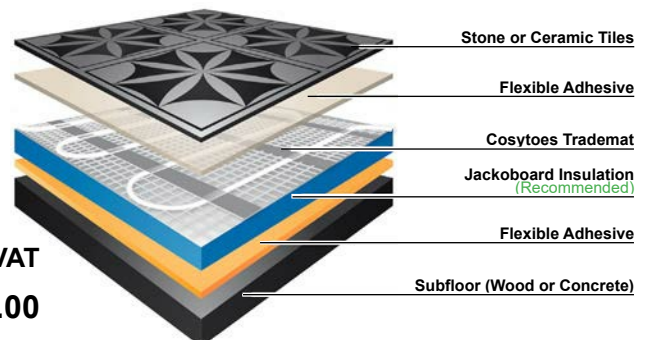

£109.00

Jackoboard Insulation Board

Highly recommended with COSYTOES TradeMat or Loose Cable, create the perfect base for your underfloor heating system.

- High Thermal Insulation
- Reduce Heat-up Times
- Fully waterproof
- Ideal for Wetrooms
- Lightweight to Handle
- Ready to Tile
- Reduce Cost of Wasted Electric